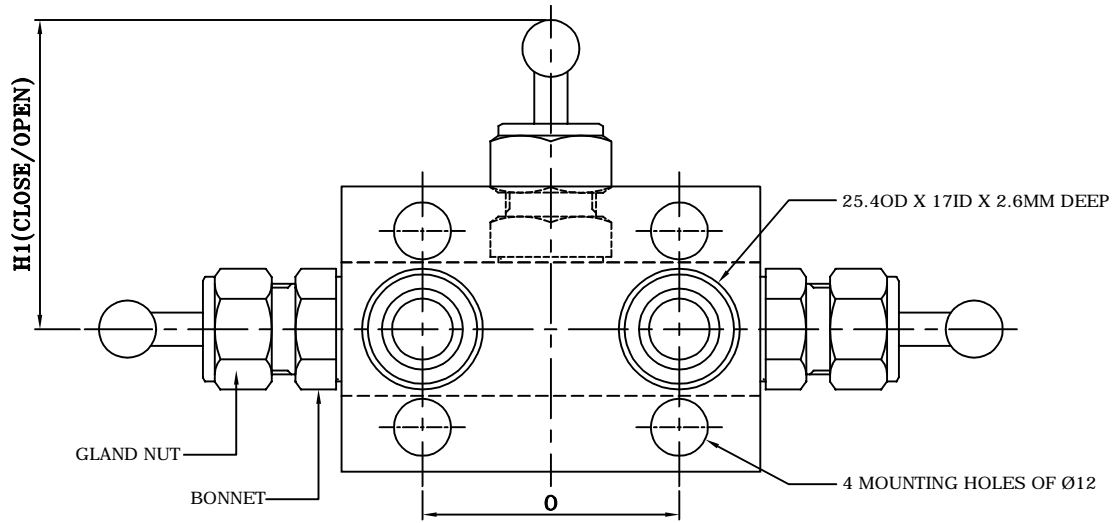

3 WAY MANIFOLD VALVE WITH GAUGE ADAPTOR

DETAILS OF BONNET-SPINDLE ASSEMBLY