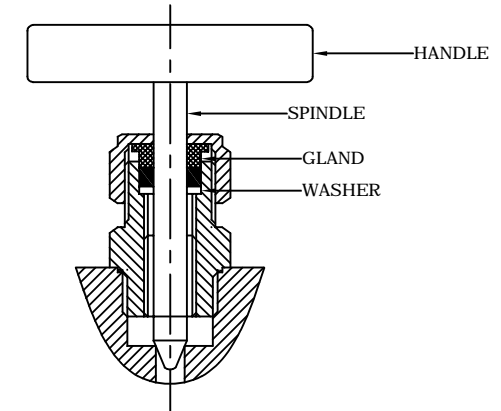

3 WAY MANIFOLD VALVE WITH GAUGE ADAPTOR

DETAILS OF BONNET-SPINDLE ASSEMBLY