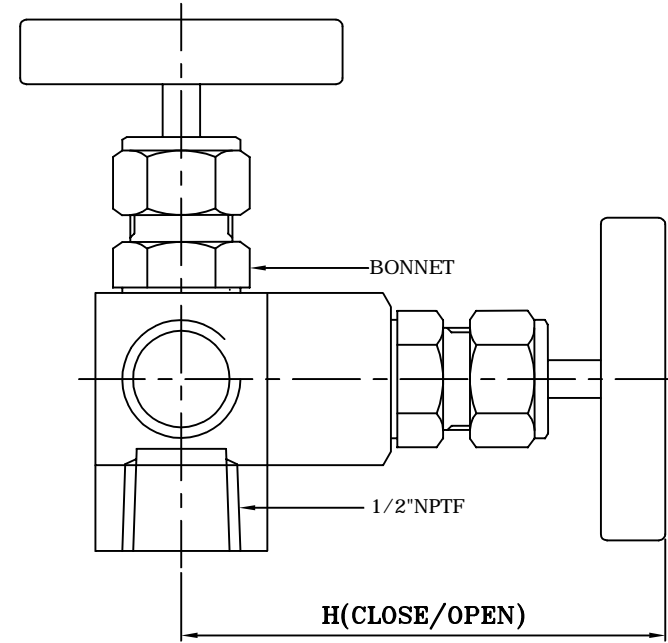

# 2 WAY MANIFOLD VALVE, THREADED, ANGLE TYPE

**DETAILS OF BONNET-SPINDLE ASSEMBLY**