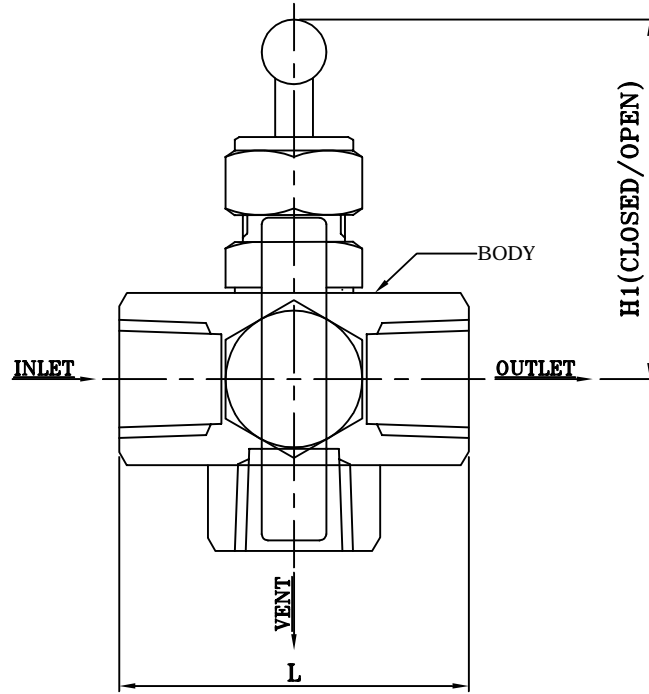

# 2 WAY MANIFOLD VALVE, THREADED, ANGLE TYPE

**DETAILS OF BONNET-SPINDLE ASSEMBLY**