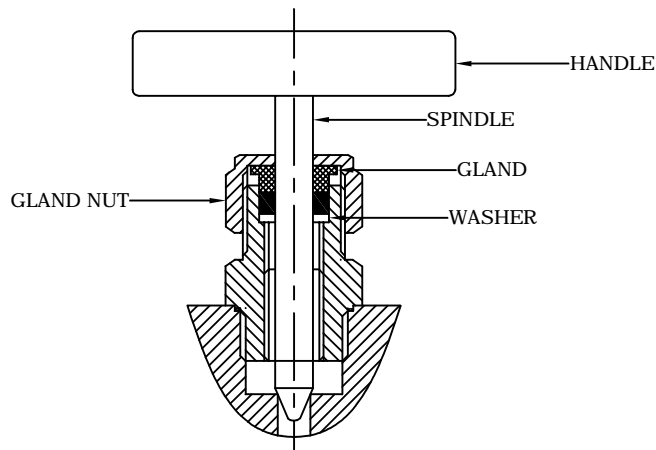

# 2 WAY MANIFOLD VALVE, THREADED, ANGLE TYPE

**DETAILS OF BONNET-SPINDLE ASSEMBLY**